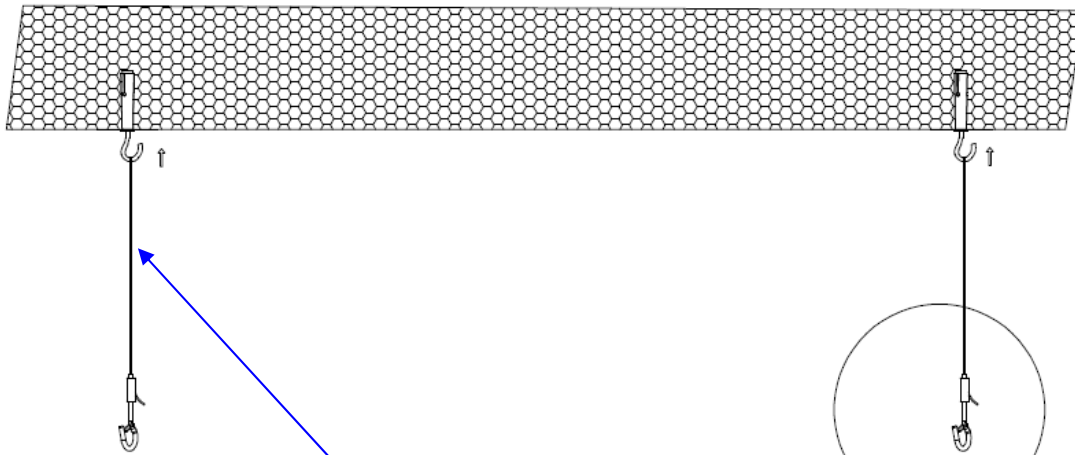

Dimensions:

Model No.	Size A	Size B	Size C	Size D
FYT-T60W	605mm	565mm	135mm	110mm
FYT-T100W	905mm	865mm	135mm	110mm
FYT-T150W	1205mm	1165mm	135mm	110mm
FYT-T200W	1505mm	1465mm	135mm	110mm

Light Distribution Curve and Average E(LX) Figure-6000K

Hang the lifting ropes on the clivers of the expansion screws.

Press on the upper buttons to adjust the height of the lifting ropes.

Surface mounting Installation

We reserve the right to revise or update its product specifications.