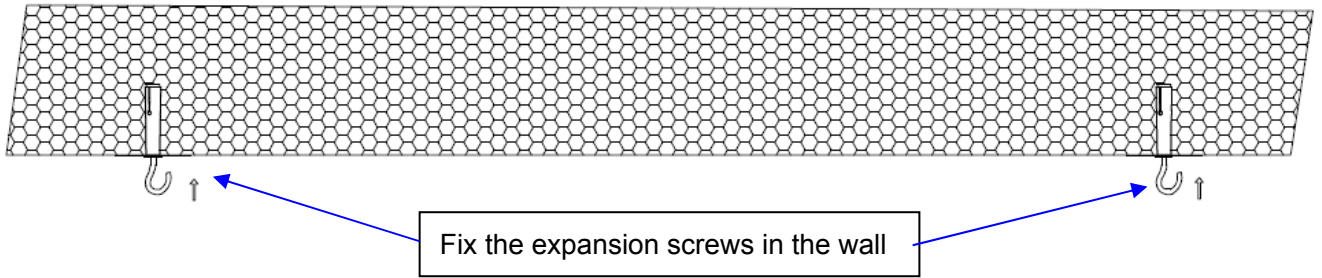

Dimensions:

Model No.	Size A	Size B	Size C	Size D
FYT-T60W	605mm	565mm	135mm	110mm
FYT-T100W	905mm	865mm	135mm	110mm
FYT-T150W	1205mm	1165mm	135mm	110mm
FYT-T200W	1505mm	1465mm	135mm	110mm

Light Distribution Curve and Average E(LX) Figure-6000K

Hang the lifting ropes on the clivers of the expansion screws.

Press on the upper buttons to adjust the height of the lifting ropes.

Surface mounting Installation

We reserve the right to revise or update its product specifications.