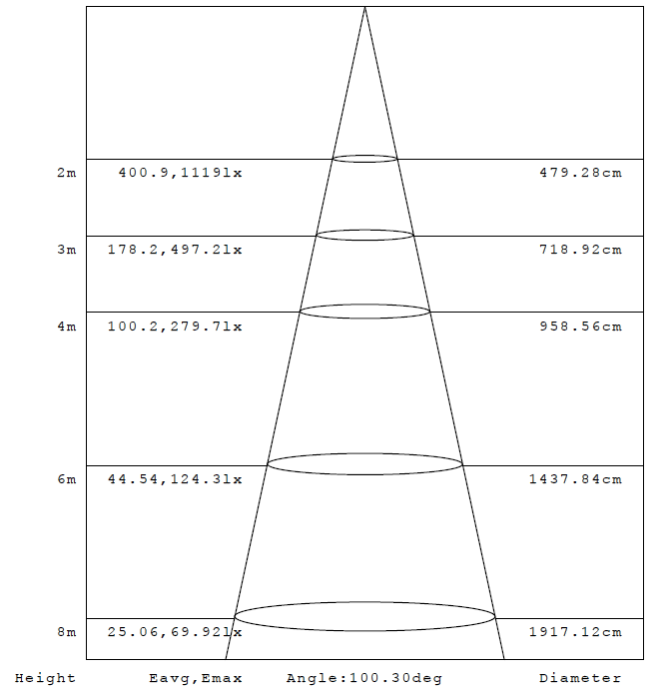

Dimensions:

Model No.	Size A	Size B	Size C	Size D
FYT-T60W	605mm	565mm	135mm	110mm
FYT-T100W	905mm	865mm	135mm	110mm
FYT-T150W	1205mm	1165mm	135mm	110mm
FYT-T200W	1505mm	1465mm	135mm	110mm

Light Distribution Curve and Average E(LX) Figure-6000K

60W

120W

Flux out: 4620 lm

Flux out: 7682 lm

150W

200W

Flux out: 10847 lm

Flux out: 14781 lm