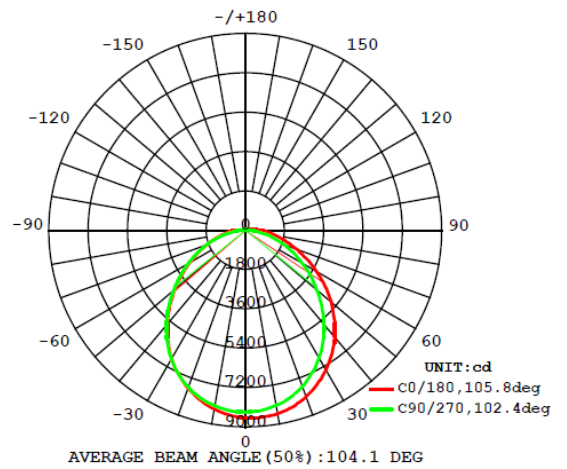

Dimensions:

Model No.	Size A	Size B	Size C	Size D
FYT-T60W	605mm	565mm	135mm	110mm
FYT-T100W	905mm	865mm	135mm	110mm
FYT-T150W	1205mm	1165mm	135mm	110mm
FYT-T200W	1505mm	1465mm	135mm	110mm

Light Distribution Curve and Average E(LX) Figure-6000K

60W

120W

Flux out: 4620 lm

Flux out: 7682 lm

150W

200W

Flux out: 10847 lm

Flux out: 14781 lm