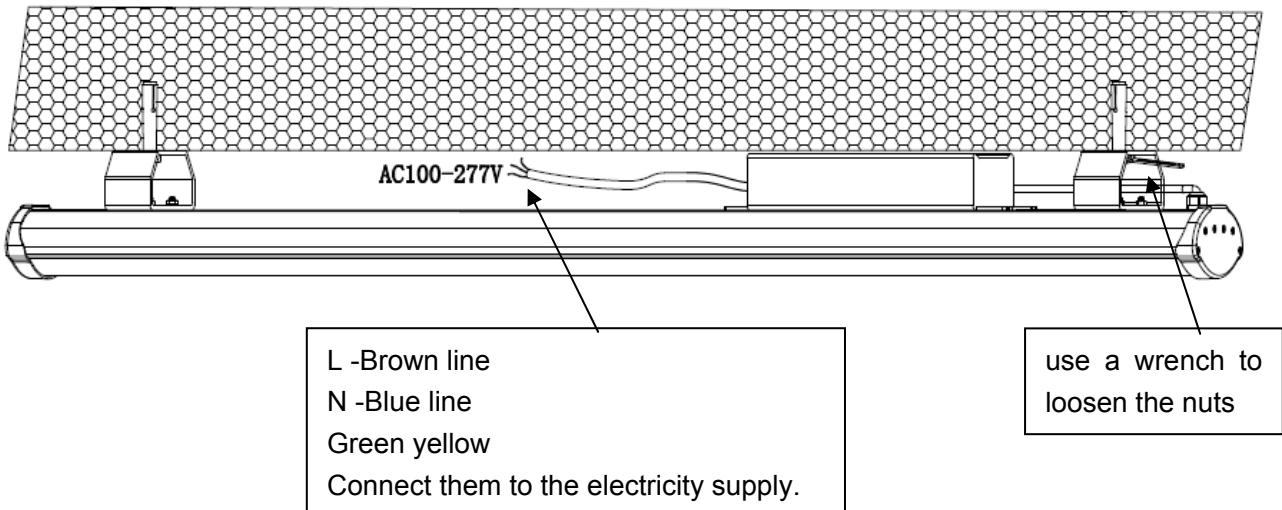

Dimensions:

Model No.	Size A	Size B	Size C	Size D
FYT-T60W	605mm	565mm	135mm	110mm
FYT-T100W	905mm	865mm	135mm	110mm
FYT-T150W	1205mm	1165mm	135mm	110mm
FYT-T200W	1505mm	1465mm	135mm	110mm

Light Distribution Curve and Average E(LX) Figure-6000K

Hang the lifting ropes on the clivers of the expansion screws.

Press on the upper buttons to adjust the height of the lifting ropes.

Surface mounting Installation

We reserve the right to revise or update its product specifications.