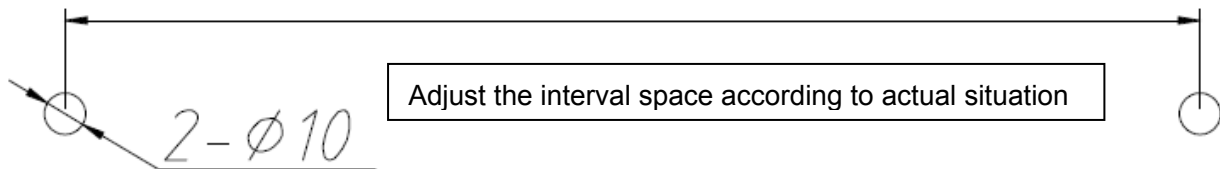

Dimensions:

Model No.	Size A	Size B	Size C	Size D
FYT-T60W	605mm	565mm	135mm	110mm
FYT-T100W	905mm	865mm	135mm	110mm
FYT-T150W	1205mm	1165mm	135mm	110mm
FYT-T200W	1505mm	1465mm	135mm	110mm

Light Distribution Curve and Average E(LX) Figure-6000K

Hang the lifting ropes on the clivers of the expansion screws.

Press on the upper buttons to adjust the height of the lifting ropes.

Surface mounting Installation

We reserve the right to revise or update its product specifications.