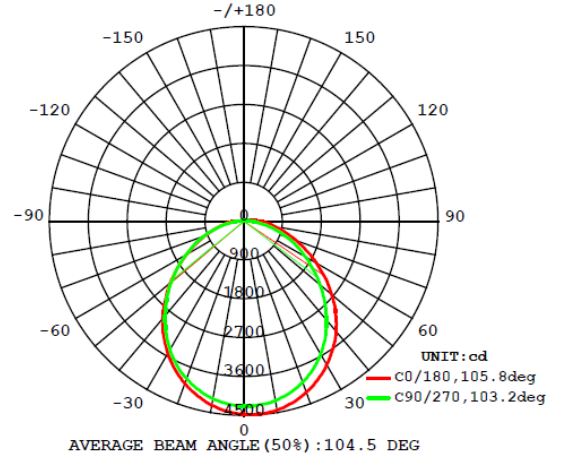

E469084

Z1A 14 07 82747 009

Specifications:

Model No.	60W	120W	150W	150W	200W
Size	605*135*72mm	905*135*72mm	1205*135*72mm	1205*135*72mm	1505*135*72mm
Rated Power	60W	120W	150W	150W	200W
Input Voltage	AC100~277V50~60Hz				
LED Quantity	210PCS Refond SMD2835	294PCS Refond SMD2835	420PCS Refond SMD2835	420PCS Samsung SMD2835	588PCS Refond SMD2835
Color Temperature	3000K/4000K 5000K/6000K				
Luminous flux	6200-6800lm	10000-11000lm	16000-17000lm	16000-17000lm	20500-22500lm
CRI	>80				
Materials	Aluminum&PC Cover				
Beam Angle	120°				
IP Grade	IP65				
Power Driver	Meanwell SLG60-48A	Meanwell CLG-100-48A	Meanwell CLG-150-48A	Meanwell HLG-150-48A	Meanwell HLG-240H-48A

Dimensions:

Model No.	Size A	Size B	Size C	Size D
FYT-T60W	605mm	565mm	135mm	110mm
FYT-T100W	905mm	865mm	135mm	110mm
FYT-T150W	1205mm	1165mm	135mm	110mm
FYT-T200W	1505mm	1465mm	135mm	110mm

Light Distribution Curve and Average E(LX) Figure-6000K

60W

120W

Flux out: 4620 lm

Flux out: 7682 lm

150W

200W

Flux out: 10847 lm

Flux out: 14781 lm