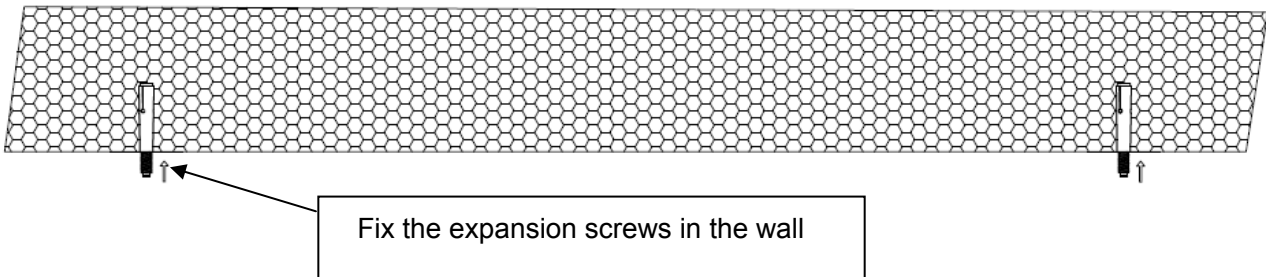

Dimensions:

Model No.	Size A	Size B	Size C	Size D
FYT-T60W	605mm	565mm	135mm	110mm
FYT-T100W	905mm	865mm	135mm	110mm
FYT-T150W	1205mm	1165mm	135mm	110mm
FYT-T200W	1505mm	1465mm	135mm	110mm

Light Distribution Curve and Average E(LX) Figure-6000K

Hang the lifting ropes on the clivers of the expansion screws.

Press on the upper buttons to adjust the height of the lifting ropes.

Surface mounting Installation

We reserve the right to revise or update its product specifications.