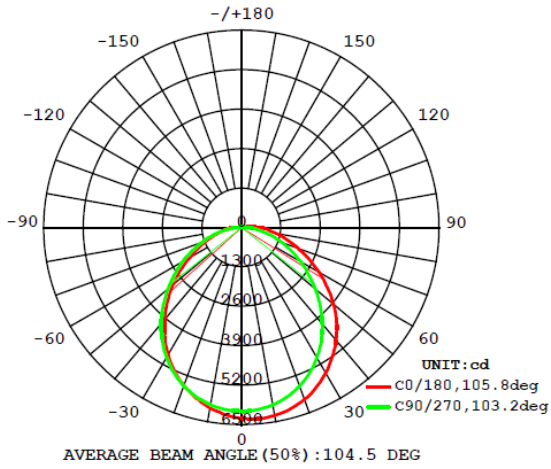

Dimensions:

Model No.	Size A	Size B	Size C	Size D
FYT-T60W	605mm	565mm	135mm	110mm
FYT-T100W	905mm	865mm	135mm	110mm
FYT-T150W	1205mm	1165mm	135mm	110mm
FYT-T200W	1505mm	1465mm	135mm	110mm

Light Distribution Curve and Average E(LX) Figure-6000K

60W

120W

Flux out: 4620 lm

Flux out: 7682 lm

150W

200W

Flux out: 10847 lm

Flux out: 14781 lm