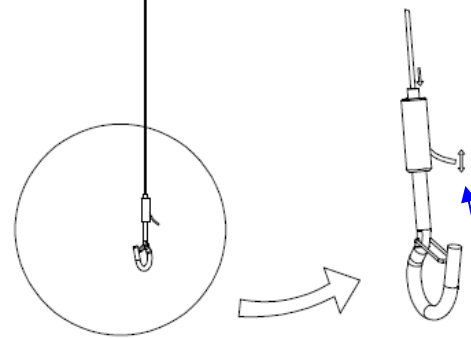

Dimensions:

Model No.	Size A	Size B	Size C	Size D
FYT-T60W	605mm	565mm	135mm	110mm
FYT-T100W	905mm	865mm	135mm	110mm
FYT-T150W	1205mm	1165mm	135mm	110mm
FYT-T200W	1505mm	1465mm	135mm	110mm

Light Distribution Curve and Average E(LX) Figure-6000K

Hang the lifting ropes on the clivers of the expansion screws.

Press on the upper buttons to adjust the height of the lifting ropes.

Surface mounting Installation

We reserve the right to revise or update its product specifications.