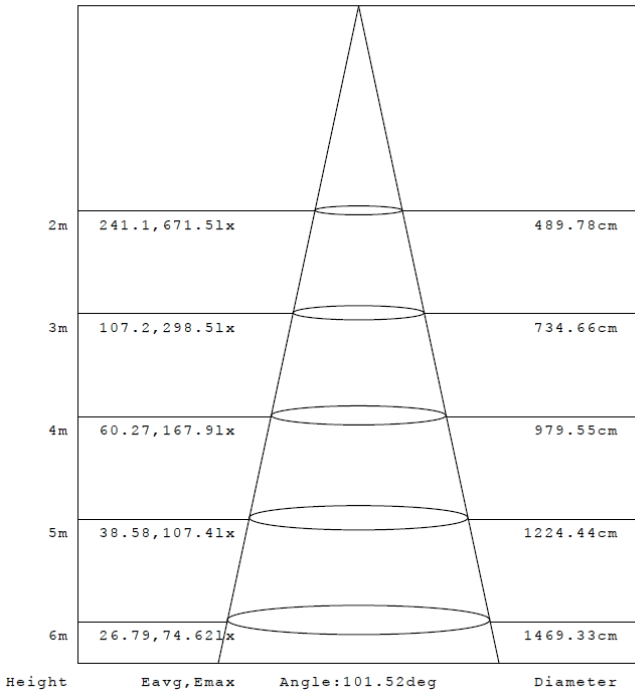

Flux out: 4620 lm