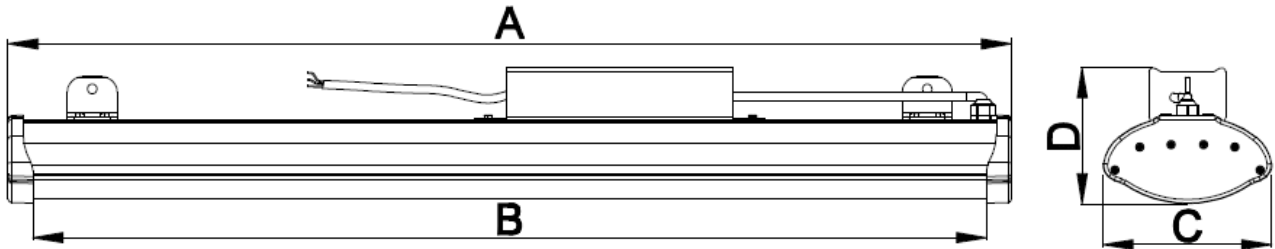

E469084

Z1A 14 07 82747 009

Specifications:

Model No.	60W	120W	150W	150W	200W
Size	605*135*72mm	905*135*72mm	1205*135*72mm	1205*135*72mm	1505*135*72mm
Rated Power	60W	120W	150W	150W	200W
Input Voltage	AC100~277V50~60Hz				
LED Quantity	210PCS Refond SMD2835	294PCS Refond SMD2835	420PCS Refond SMD2835	420PCS Samsung SMD2835	588PCS Refond SMD2835
Color Temperature	3000K/4000K 5000K/6000K				
Luminous flux	6200-6800lm	10000-11000lm	16000-17000lm	16000-17000lm	20500-22500lm
CRI	>80				
Materials	Aluminum&PC Cover				
Beam Angle	120°				
IP Grade	IP65				
Power Driver	Meanwell SLG60-48A	Meanwell CLG-100-48A	Meanwell CLG-150-48A	Meanwell HLG-150-48A	Meanwell HLG-240H-48A

Dimensions:

Model No.	Size A	Size B	Size C	Size D
FYT-T60W	605mm	565mm	135mm	110mm
FYT-T100W	905mm	865mm	135mm	110mm
FYT-T150W	1205mm	1165mm	135mm	110mm
FYT-T200W	1505mm	1465mm	135mm	110mm

Light Distribution Curve and Average E(LX) Figure-6000K