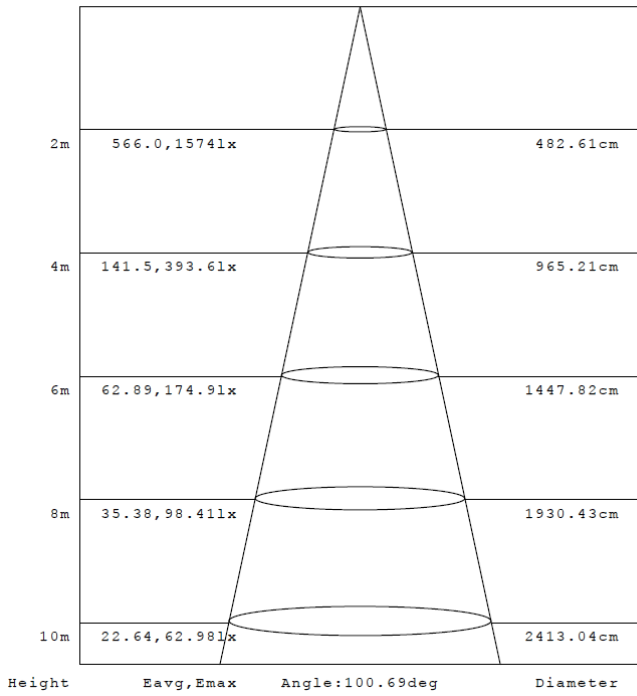

Dimensions:

Model No.	Size A	Size B	Size C	Size D
FYT-T60W	605mm	565mm	135mm	110mm
FYT-T100W	905mm	865mm	135mm	110mm
FYT-T150W	1205mm	1165mm	135mm	110mm
FYT-T200W	1505mm	1465mm	135mm	110mm

Light Distribution Curve and Average E(LX) Figure-6000K

60W

120W

Flux out: 4620 lm

Flux out: 7682 lm

150W

200W

Flux out: 10847 lm

Flux out: 14781 lm