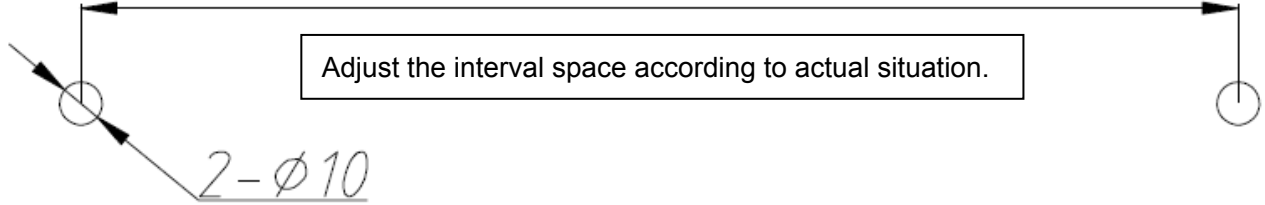

Dimensions:

Model No.	Size A	Size B	Size C	Size D
FYT-T60W	605mm	565mm	135mm	110mm
FYT-T100W	905mm	865mm	135mm	110mm
FYT-T150W	1205mm	1165mm	135mm	110mm
FYT-T200W	1505mm	1465mm	135mm	110mm

Light Distribution Curve and Average E(LX) Figure-6000K

Hang the lifting ropes on the clivers of the expansion screws.

Press on the upper buttons to adjust the height of the lifting ropes.

Surface mounting Installation

We reserve the right to revise or update its product specifications.