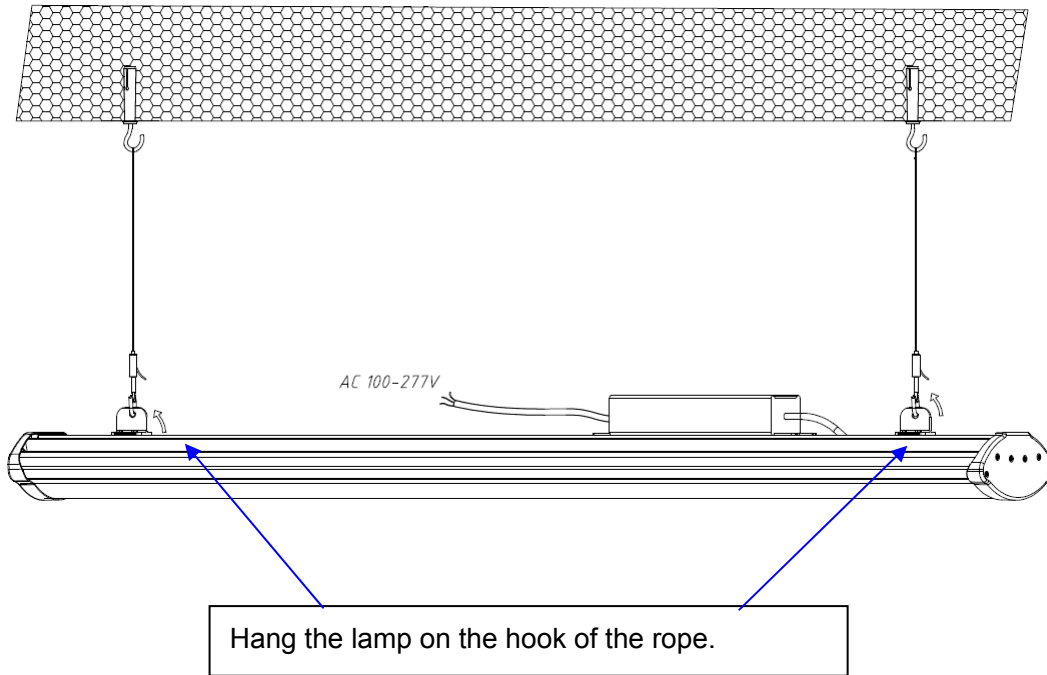

Dimensions:

Model No.	Size A	Size B	Size C	Size D
FYT-T60W	605mm	565mm	135mm	110mm
FYT-T100W	905mm	865mm	135mm	110mm
FYT-T150W	1205mm	1165mm	135mm	110mm
FYT-T200W	1505mm	1465mm	135mm	110mm

Light Distribution Curve and Average E(LX) Figure-6000K

Hang the lifting ropes on the clivers of the expansion screws.

Press on the upper buttons to adjust the height of the lifting ropes.

Surface mounting Installation

We reserve the right to revise or update its product specifications.