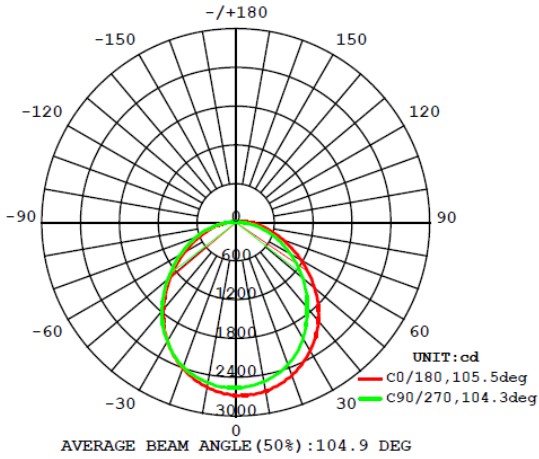

Light Distribution Curve and Average E(LX) Figure-6000K

60W