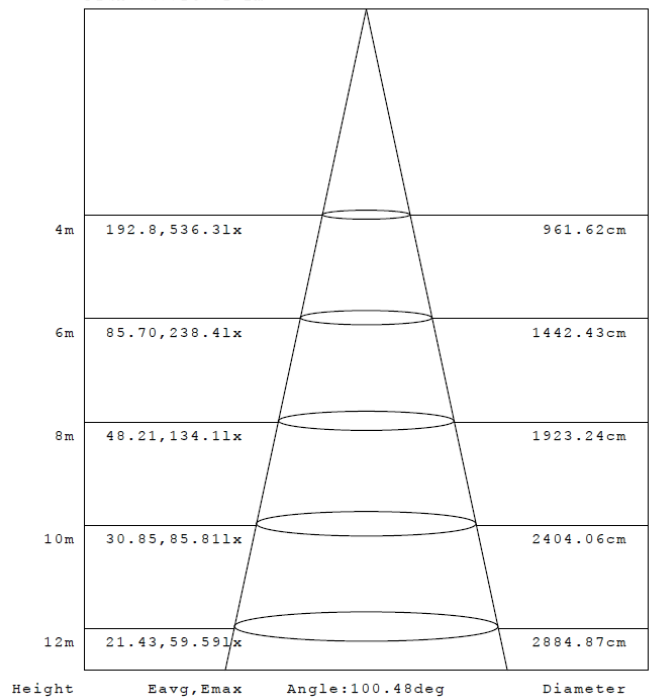

Dimensions:

Model No.	Size A	Size B	Size C	Size D
FYT-T60W	605mm	565mm	135mm	110mm
FYT-T100W	905mm	865mm	135mm	110mm
FYT-T150W	1205mm	1165mm	135mm	110mm
FYT-T200W	1505mm	1465mm	135mm	110mm

Light Distribution Curve and Average E(LX) Figure-6000K

60W

120W

Flux out: 4620 lm

Flux out: 7682 lm

150W

200W

Flux out: 10847 lm

Flux out: 14781 lm