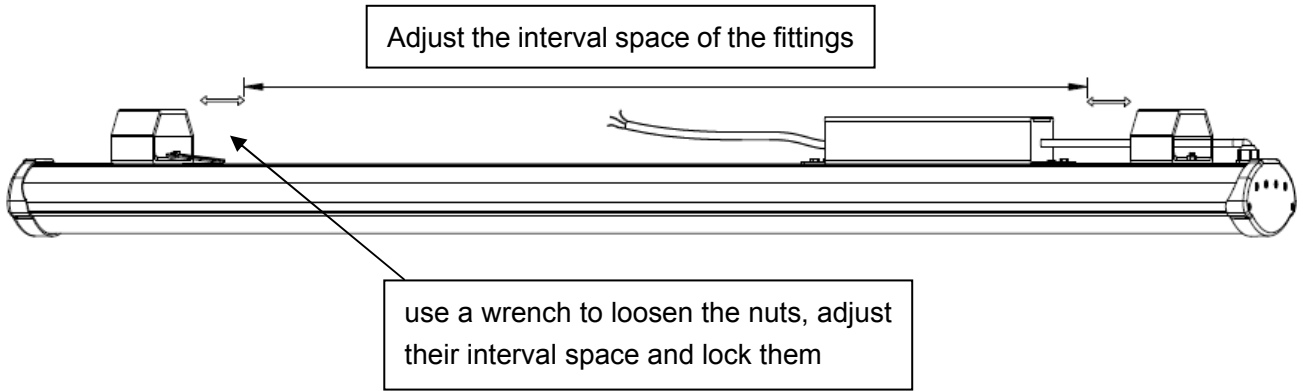

Dimensions:

Model No.	Size A	Size B	Size C	Size D
FYT-T60W	605mm	565mm	135mm	110mm
FYT-T100W	905mm	865mm	135mm	110mm
FYT-T150W	1205mm	1165mm	135mm	110mm
FYT-T200W	1505mm	1465mm	135mm	110mm

Light Distribution Curve and Average E(LX) Figure-6000K

Hang the lifting ropes on the clivers of the expansion screws.

Press on the upper buttons to adjust the height of the lifting ropes.

Surface mounting Installation

We reserve the right to revise or update its product specifications.